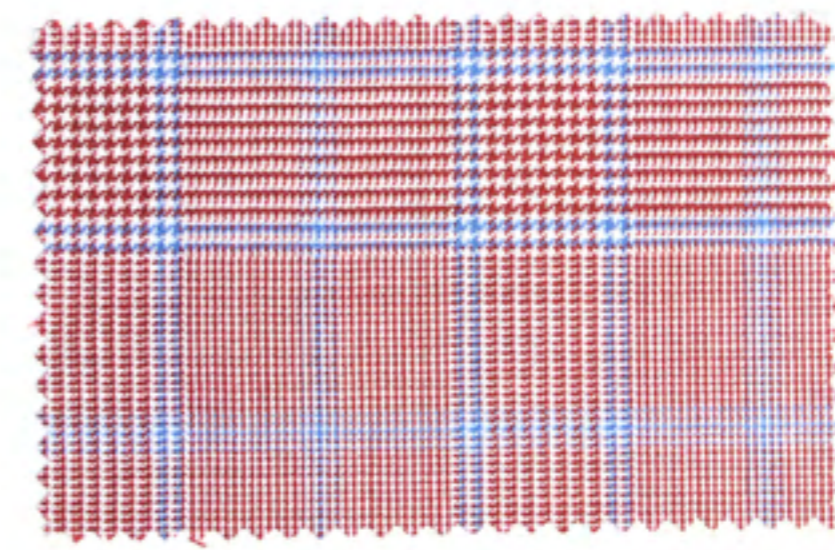

609 - 039 / 900
100% Wool
150cm
260g
Brick Orange / Blue